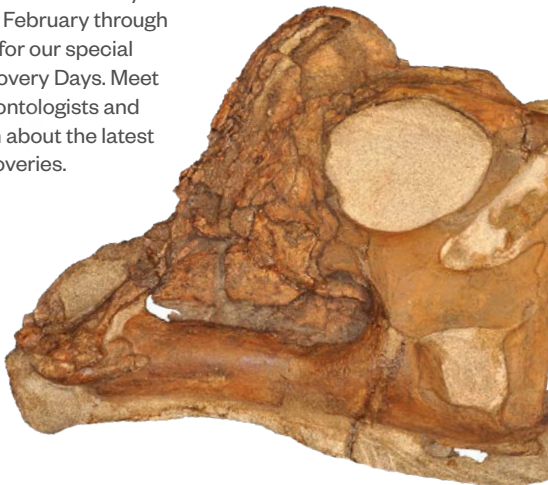

EDUCATION

The Alf Museum is a world-class resource for educators and learners in Southern California and around the world! From our NGSS-aligned tours to our free livestreams, we are here to share the incredible story of life on earth.

Virtual Experiences

Bring the Alf Museum into your classroom with our Dynamic Dinosaurs and Exhibit Exploration guided virtual programs.

Fossil Friday Chats

Meet paleontologists from around the world and hear fascinating stories from the world of paleontology live every other Friday on YouTube.

Discovery Days

Join us on Saturdays from February through May for our special Discovery Days. Meet paleontologists and learn about the latest discoveries.