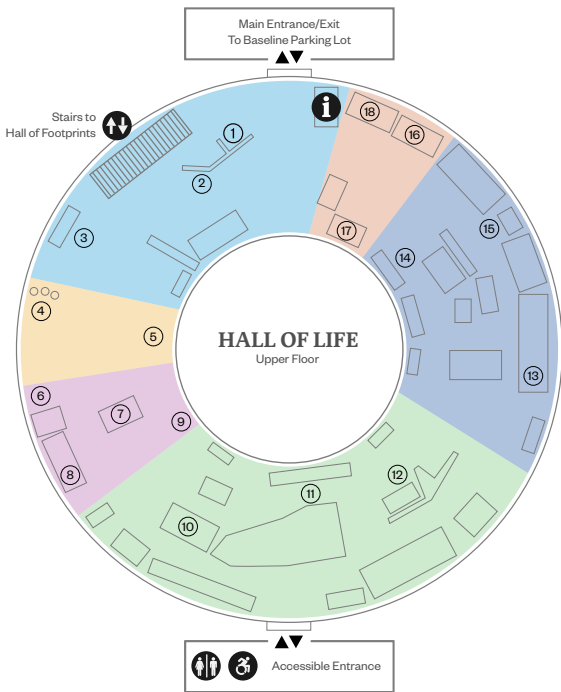

Explore 4.6 billion years of Earth's history in our Hall of Life. See ancient microscopic life to dinosaurs like "Joe" the baby *Parasaurolophus*!

Or step into our Hall of Footprints to learn how fossils are formed and what we can learn from them.

Visit the Alf Museum and discover your moment of time!

WELCOME

1. Time Spiral
2. Meet Ray Alf
3. Evolving Species

PRECAMBRIAN

4. Stromatolites
5. Ancient Earth

PALEOZOIC

6. Aquatic Life
7. Trilobites
8. Terrestrial life
9. Mass Extinction